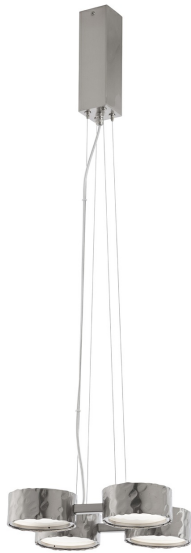

ARTEMEST

LIGHTING : PENDANTS

Stillux

21206/4-N PENDANT LIGHT

\$2,450

DESCRIPTION

This collection resembles a beautifully balanced design with strong know-how that grew up in the years. Hammered by the hands of experienced craftsmen. Designed to be a breathtaking and glitzy highlight to an interior design project, it combines modern simplicity with an elegant and luxurious twist.

DETAILS & DIMENSIONS

- Material: Iron
- Dimensions (in): W 11.02 x D 11.02 x H 1.97
- Dimensions (cm): W 28 x D 28 x H 5
- Handmade In Italy