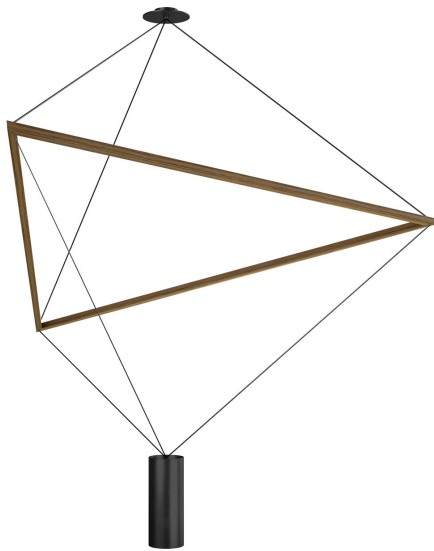

LIGHTING : CHANDELIERS

Edizioni Design

ED037 BLACK CHANDELIER

\$995

DESCRIPTION

This elegant chandelier is comprised of a triangular wooden structure that supports a solid brass lampshade with a black finish. The structure is linked to its black brass base by metal rods that allow it to change shape and produce a myriad of different designs.

DETAILS & DIMENSIONS

- Material: Wood, Brass, Metal
- Dimensions (in): W 32.28 x D 32.28 x H 33.86
- Dimensions (cm): W 82 x D 82 x H 86
- Handmade In Italy