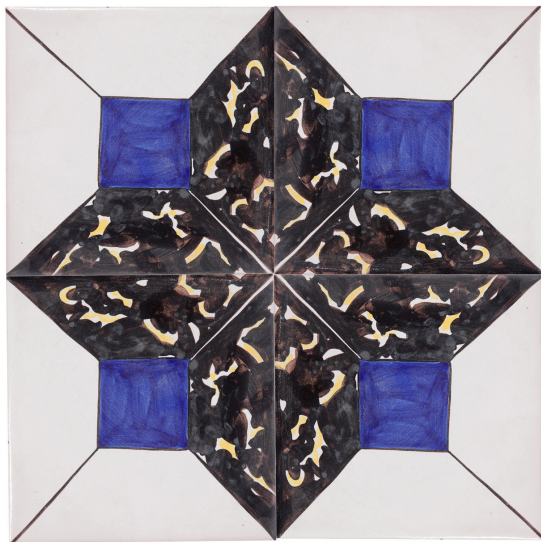

ARTEMEST

HOME DECOR : WALL & FLOOR DÉCOR : TILES

Ceramica Pinto

4 ARTISTIC TILES

\$190

DESCRIPTION

Four delicate 15 mm tiles, handmade using a wood-burning furnace and enameled with an 18th and 19th century pattern consisting of a single blue square on a black and white background. The design and coloring are handmade by skilled artisans in Vietri sul Mare.

DETAILS & DIMENSIONS

- Unit: 4 Tiles
- Material: Ceramics
- Dimensions (Single Tile - in): 7.9 x 7.9 x 0.6
- Dimensions (Single Tile - cm): 20 x 20 x 1.5
- Handmade In Italy