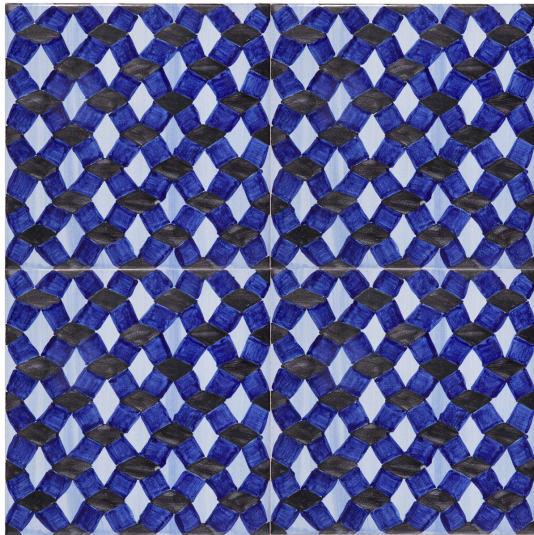

ARTEMEST

HOME DECOR : WALL & FLOOR DÉCOR : TILES

Ceramica Pinto

4 DIAMANTE BLUE AND BLACK TILES

\$190

DESCRIPTION

Four tasteful 15 mm tiles, handmade using a wood-burning furnace and coated in an enamel with an 18th or 19th century pattern in black and blue diamonds and white squares in between. The design and coloring are hand-painted by skilled artisans in Vietri sul Mare.

DETAILS & DIMENSIONS

- Unit: 4 Tiles
- Material: Ceramics
- Dimensions (Single Tile - in): 7.9 x 7.9 x 0.6
- Dimensions (Single Tile - cm): 20 x 20 x 1.5
- Handmade In Italy