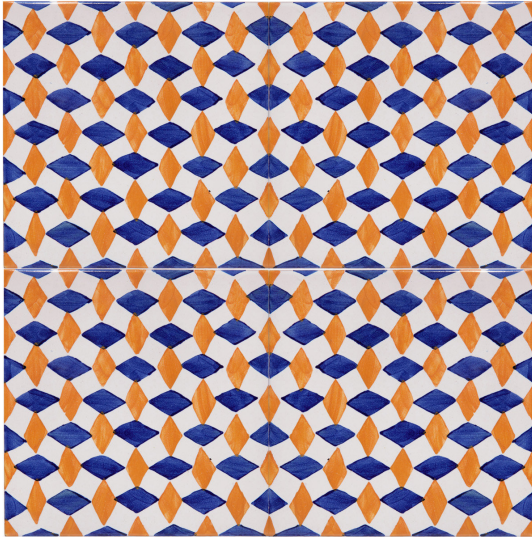

ARTEMEST

HOME DECOR : WALL & FLOOR DÉCOR : TILES

Ceramica Pinto

4 DIAMANTE TILES

\$190

DESCRIPTION

Four elegant 15 mm tiles, handmade using a wood-burning furnace, and coated in an enamel with an 18th or 19th century pattern in yellow and blue diamonds and white squares in between. The design and coloring are hand-painted by skilled artisans in Vietri sul Mare.

DETAILS & DIMENSIONS

- Unit: 4 Tiles
- Material: Ceramics
- Dimensions (Single Tile - in): 7.9 x 7.9 x 0.6
- Dimensions (Single Tile - cm): 20 x 20 x 1.5
- Handmade In Italy