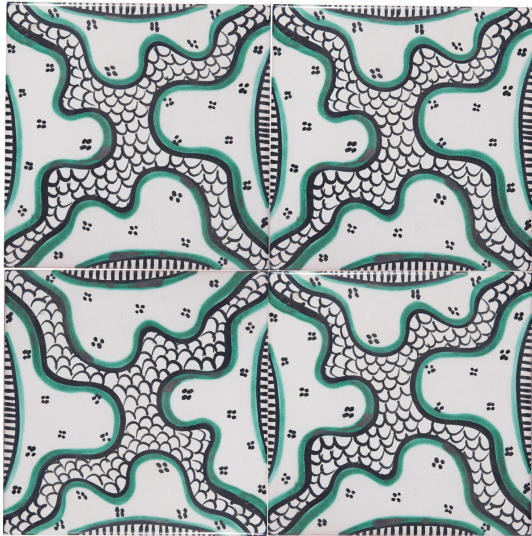

ARTEMEST

HOME DECOR : TILES

Ceramica Pinto

4 MACCHIA TILES

\$190

DESCRIPTION

Four playful 15 mm tiles, handmade using a wood-burning furnace, and coated in enamel with an 18th or 19th century pattern in green and black with different shapes. The design and coloring are hand-painted by skilled artisans in Vietri sul Mare.

DETAILS & DIMENSIONS

- Unit: 4 Tiles
- Material: Ceramics
- Dimensions (Single Tile - in): 7.9 x 7.9 x 0.6
- Dimensions (Single Tile - cm): 20 x 20 x 1.5
- Handmade In Italy