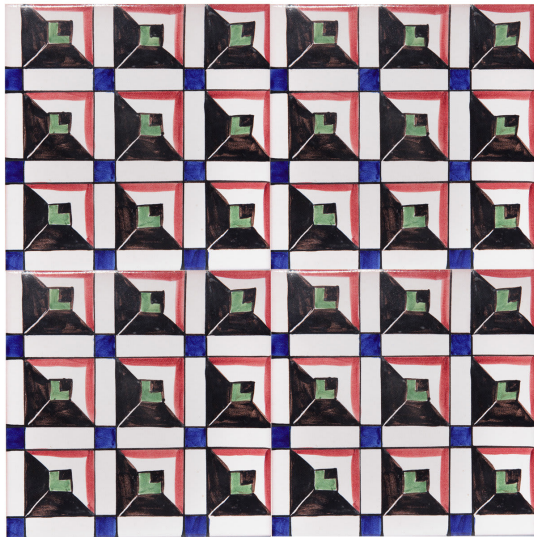

# ARTEMEST

HOME DÉCOR : WALL & FLOOR DÉCOR : TILES

## *Ceramica Pinto*

#### DESCRIPTION

Four elegant 15 mm tiles, handmade using a wood-burning furnace, and coated in enamel with an 18th or 19th century pattern in black, green, red and blue squares and triangles. The design and coloring are hand-painted by skilled artisans in Vietri sul Mare.

#### DETAILS & DIMENSIONS

- Unit: 4 Tiles
- Material: Ceramics
- Dimensions (Single Tile - in): 7.9 x 7.9 x 0.6
- Dimensions (Single Tile - cm): 20 x 20 x 1.5
- Handmade In Italy