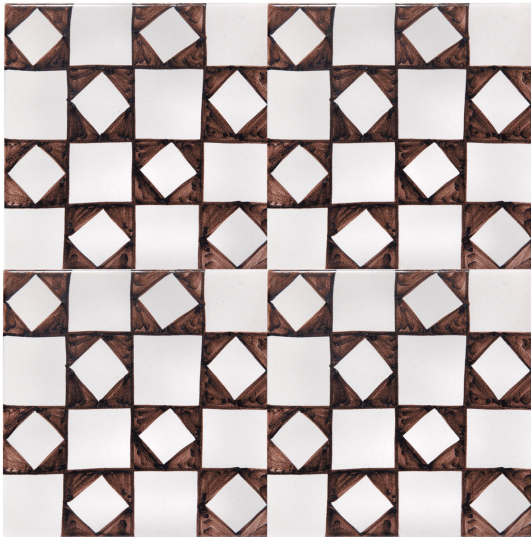

ARTEMEST

HOME DECOR

Ceramica Pinto

SET OF 4 SCACCO TILES

\$190

DESCRIPTION

Four tasteful 15 mm brown and white tiles, handmade using a wood-burning furnace and coated in enamel with a characteristic checked pattern dating back to the 19th century. The design and coloring are hand-painted by skilled artisans in Vietri sul Mare.

DETAILS & DIMENSIONS

- Material: Ceramics
- Dimensions (Single Tile - in): 7.9 x 7.9 x 0.6
- Dimensions (Single Tile - cm): 20 x 20 x 1.5
- Handmade In Italy