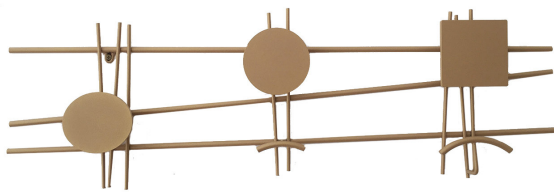

# ARTEMEST

FURNITURE : OTHER FURNITURE : COAT STANDS

*Dovetusai*

## SYMPHONY STEEL COAT HANGER

\$470

### DESCRIPTION

This playful coat hanger is an exquisite piece of artisanal craftsmanship. It is entirely made in steel that has been varnished and its horizontal structure mimics the shape of a musical staff marked by vertical elements like notes that also function as coat or hat hangers. Modern in its design, this piece will be a fresh accent in an entryway or even a child's room.

### DETAILS & DIMENSIONS

- Material: Steel
- Dimensions (in): W 28.74 x D 9.06 x H 2.76
- Dimensions (cm): W 73 x D 23 x H 7
- Handmade In Italy