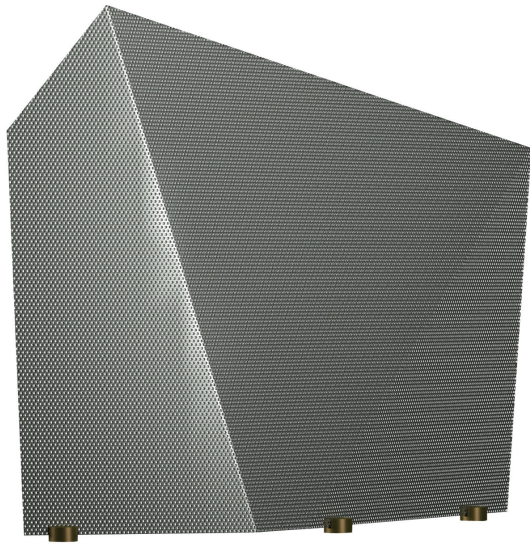

ARTEMEST

FURNITURE : OTHER FURNITURE

Edizioni Design

ED009 METAL FIREPLACE SHIELD

\$730

DESCRIPTION

The contemporary design of this elegant fireplace shield effortlessly blends in any interior. This minimalist object is made of one piece of laser cut metal sheet that has been folded in three parts, each supported by a carved solid brass foot.

DETAILS & DIMENSIONS

- Material: Metal, Brass
- Dimensions (in): 27.17 x 5.91 x 21.26
- Dimensions (cm): 69 x 15 x 54
- Handmade In Italy