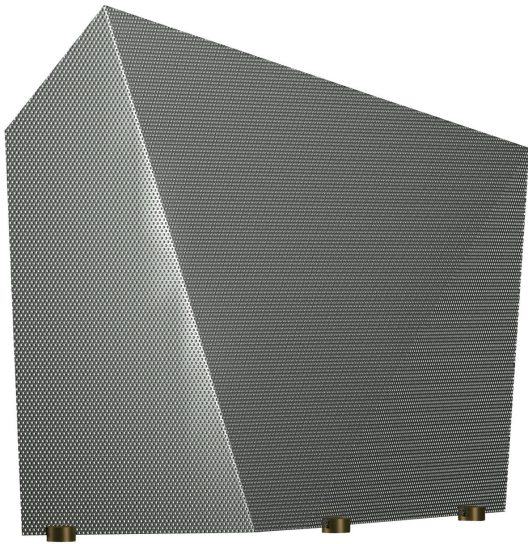

ARTEMEST

FURNITURE : OTHER FURNITURE : OUTDOOR FURNITURE

Edizioni Design

9 METAL FIREPLACE SHIELD

\$670

DESCRIPTION

The contemporary design of this elegant fireplace shield effortlessly blends in any interior. This minimalist object is made of one piece of laser cut metal sheet that has been folded in three parts, each supported by a carved solid brass foot.

DETAILS & DIMENSIONS

- Material: Metal, Brass
- Dimensions (in): 27.17 x 5.91 x 21.26
- Dimensions (cm): 69 x 15 x 54
- Handmade In Italy