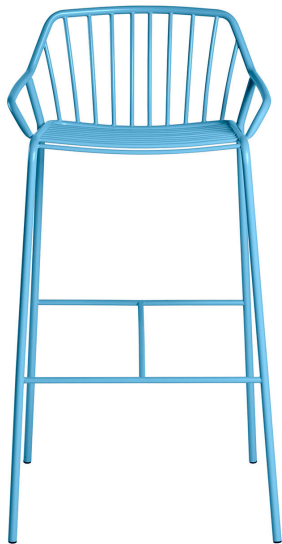

ARTEMEST

FURNITURE : SEATING : BAR STOOLS

Castil

ADA MEDIUM AZURE BAR STOOL

\$350

DESCRIPTION

Part of the Ada Collection of chairs, this barstool sports a sleek cylindrical metal frame in a stunning azure hue raised on long, slender legs with T-shaped stretchers/footrests. The vertical wires along the back create an eye-catching geometric pattern of great visual effect, while providing ergonomic support and comfort. Thanks to the durable and weather-resistant powder-coated finish, this stool can be used also outdoors. Available also in a taller version, with or without a cushion, and in a wide range of bright, modern colors, please contact the Concierge for details.

DETAILS & DIMENSIONS

- Material: Metal
- Dimensions (in): W 19.69 x D 18.11 x H 34.25
- Dimensions (cm): W 50 x D 46 x H 87
- Handmade In Italy