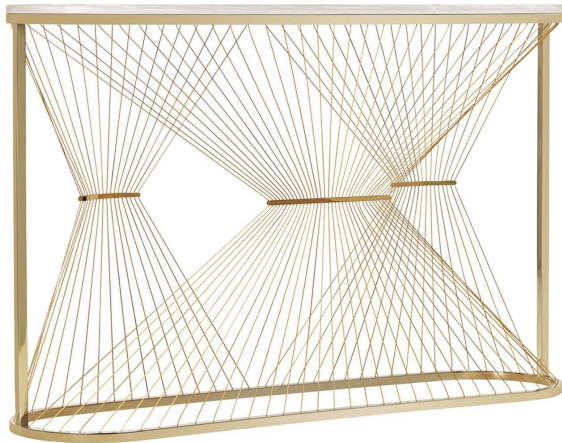

ARTEMEST

FURNITURE : TABLES : CONSOLES

Lamberti Design

AEGIS-P CONSOLE BY ZIAD ALONAIZY

\$17,840

DESCRIPTION

Stunning from all angles, this console by British designer Ziad Alonaizy features an oval top of Bianco-Rosa marble supported by a polished gold-finished stainless steel structure defined by artistic and arduous threading of gilded wires. The wires are joined together with polished brass plates resulting in hourglass shapes. Marked by impeccable quality and timeless elegance, this console is customizable in other finishes. Ask the Concierge for details.

DETAILS & DIMENSIONS

- Material: Marble Stainless steel Brass
- Dimensions (in): W 50.39 x D 14.17 x H 33.07
- Dimensions (cm): W 128 x D 36 x H 84
- Handmade In Italy