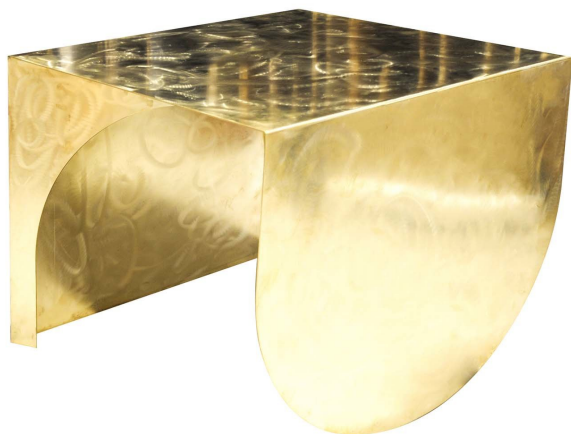

ARTEMEST

FURNITURE : TABLES : SIDE TABLES

TrackDesign

AESTUS BRASS SIDE TABLE

\$780

DESCRIPTION

Crafted exclusively in brass, the Aestus Side Table is equal parts elegant and minimal for a pure exercise of design. Made from a single sheet of brass, the table is bent precisely to make innovative geometric statements, all while maintaining a lightweight and breezy look. Available in a variety of metal finishes.

DETAILS & DIMENSIONS

- Material: Brass
- Dimensions (in): W 24.02 x D 24.02 x H 18.90
- Dimensions (cm): W 61 x D 61 x H 48
- Handmade In Italy