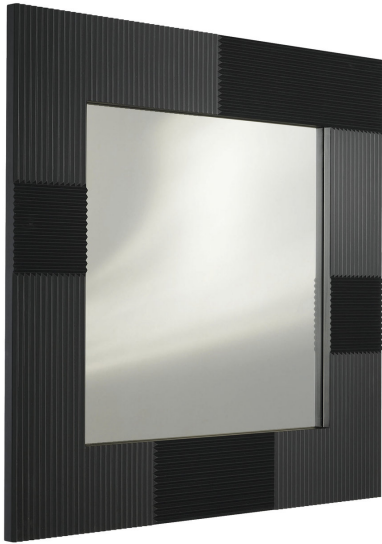

HOME DECOR : MIRRORS : WALL MIRRORS

Albedo

CAMPI WALL MIRROR

\$1,890

DESCRIPTION

Combining a simple silhouette with a striking surface, this modern mirror will enrich a contemporary home. Either placed above a mantelpiece, in an entryway, or over a sink in a powder room, this piece will frame a wall with sophistication, particularly if surrounded by other black or black and white furniture. The square shape of the frame in MDF is adorned with a textured surface that alternates vertical and horizontal grooves, finished with a matte black color.

DETAILS & DIMENSIONS

- Material: MDF, Mirrored glass
- Dimensions (in): W 46.06 x D 46.06 x H 4.72
- Dimensions (cm): W 117 x D 117 x H 12
- Handmade In Italy