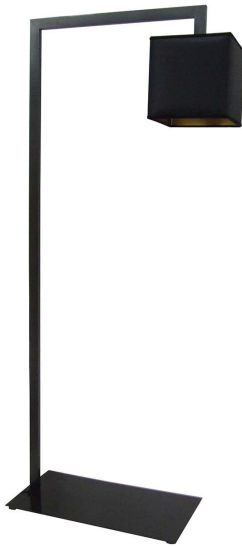

# ARTEMEST

LIGHTING : FLOOR LAMPS

*CosmoTre*

ALLISON FLOOR LAMP

\$1,230

## DESCRIPTION

Brimming with understated elegance, the architectural silhouette of this floor lamp exudes a sense of symmetry and balance that is ideal for a minimalist or industrial interior. The square shade is fashioned of black fabric to complement the bronzed finish of the brass structure. Raised on a rectangular plate, the stem extends from one edge and bends sharply on top with a long arm. The tall frame and versatile style make this floor lamp the perfect complement for an entryway, a study, or a dining room.

## DETAILS & DIMENSIONS

- Material: Brass Bronze Textiles
- Dimensions (in): W 10.24 x D 23.62 x H 54.72
- Dimensions (cm): W 26 x D 60 x H 139
- Handmade In Italy