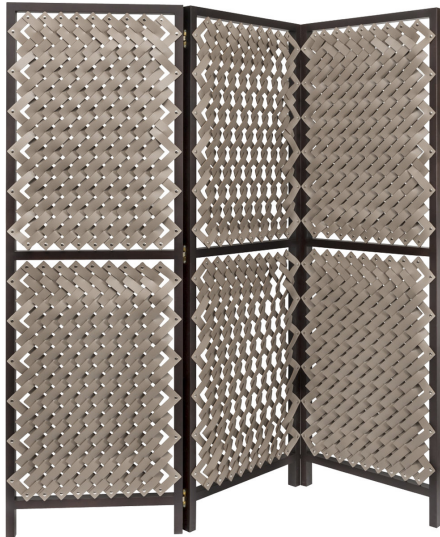

ARTEMEST

FURNITURE : OTHER FURNITURE : ROOM DIVIDERS

Pinetti

ALMERIA SCREEN

\$2,260

DESCRIPTION

Part of the Almeria series, this screen is comprised of three panels, each divided into two, whose structure is in wood with a wenge finish. The panels are covered in Pinetti's signature hand-woven leather diagonal stripes that create a dynamic effect. This versatile piece can be used at home to separate two areas of one room, by adding a unique pattern to the decor. The finish is available in the signature Antibes leather by Pinetti.

DETAILS & DIMENSIONS

- Material: Leather, Wood
- Dimensions (in): W 70.87 x D 1.97 x H 71.65
- Dimensions (cm): W 180 x D 5 x H 182
- Handmade In Italy