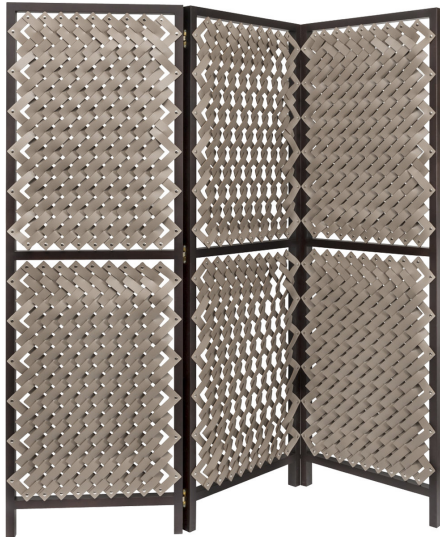

# ARTEMEST

FURNITURE : OTHER FURNITURE : ROOM DIVIDERS

*Pinetti*

## ALMERIA SCREEN

\$2,210

### DESCRIPTION

Part of the Almeria series, this screen is comprised of three panels, each divided into two, whose structure is in wood with a wenge finish. The panels are covered in Pinetti's signature hand-woven leather diagonal stripes that create a dynamic effect. This versatile piece can be used at home to separate two areas of one room, by adding a unique pattern to the decor. The finish is available in the signature Antibes leather by Pinetti.

### DETAILS & DIMENSIONS

- Material: Leather, Wood
- Dimensions (in): W 70.87 x D 1.97 x H 71.65
- Dimensions (cm): W 180 x D 5 x H 182
- Handmade In Italy