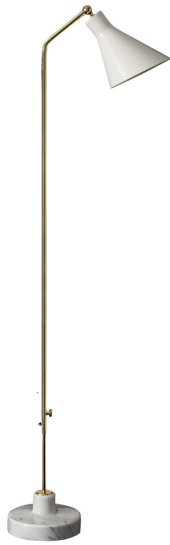

ARTEMEST

LIGHTING : FLOOR LAMPS

Tato

ALZABILE ADJUSTABLE LAMP BY IGNAZIO GARDELLA

\$1,470

DESCRIPTION

This lamp is a true product of exceptional craftsmanship. It is the new edition of an original design by Ignazio Gardella from 1948 in which the adjustable light can go from a table lamp into a tall floor lamp in the blink of an eye. Its solid base is a round cut piece of Carrara marble and its structure is in lustrous brass and aluminum. It is also available in Marquina marble with a nickel and chrome structure or in grey Manganese.

DETAILS & DIMENSIONS

- Material: Marble, Brass, Aluminum
- Dimensions (in): W 11.41 x D 7.71 x H 48.81 to 85.03
- Dimensions (cm): W 29 x D 19,6 x H 124 to 216
- Handmade In Italy