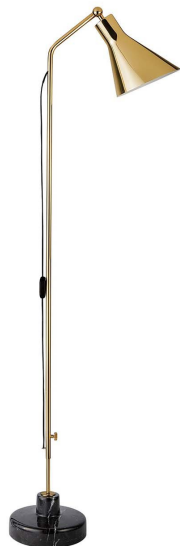

ARTEMEST

LIGHTING : FLOOR LAMPS

Tato

ALZABILE BRASS AND BLACK FLOOR LAMP BY IGNAZIO GARDELLA

\$1,530

DESCRIPTION

Providing a streamlined update to the 1948 original design by Ignazio Gardella, this exquisite floor lamp features an extendable brass stem (from 124 to 216 cm) that allows it to be used as both a table and floor light source. The round base is crafted of black marble to create a visual balance with the brass conical shade extended from a bent arm. Holds one LED max 6W E27. Versatile and modern, this piece will elevate the look of a living room or office decor.

DETAILS & DIMENSIONS

- Material: Brass Marble
- Dimensions (in): W 7.87 x D 14.96 x H 70.87
- Dimensions (cm): W 20 x D 38 x H 180
- Handmade In Italy