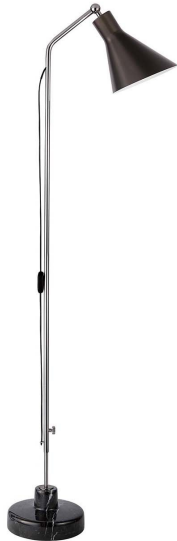

# ARTEMEST

LIGHTING : FLOOR LAMPS

*Tato*

**ALZABILE CHROME AND BLACK FLOOR LAMP BY IGNAZIO GARDELLA**

\$1,405

## DESCRIPTION

A sleek departure from common task lighting, this elegant floor lamp is balanced on a round base of black marble with a chrome-finished aluminum stem that can extend from 124 to 216 cm to transform it from table to floor height. Fitted with a black conical shade balanced by an arching stem, this modern lamp is an updated version of the original 1948 design by Ignazio Gardella. The light source is a LED max 6W E27.

## DETAILS & DIMENSIONS

- Material: Aluminum Marble
- Dimensions (in): W 7.87 x D 14.96 x H 70.87
- Dimensions (cm): W 20 x D 38 x H 180
- Handmade In Italy