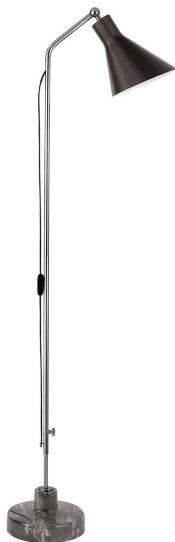

# ARTEMEST

LIGHTING : FLOOR LAMPS

*Tato*

**ALZABILE CHROME GRAY AND BLACK FLOOR LAMP BY IGNAZIO GARDELLA**

\$1,615

## DESCRIPTION

This modern lamp by Ignazio Gardella is an updated version of his original 1948 design. The main feature of this exquisite piece is the adjustable height that can extend from 124 to 216 cm, allowing maximum versatility in its use as a table and floor lamp. Sleek, slender, and artfully simple, this lamp provides task illumination with its cone shaped shade supported by a bent arm. The chrome-finished aluminum stem is balanced on a round base fashioned of gray marble, a sophisticated touch that will not go unnoticed.

## DETAILS & DIMENSIONS

- Material: Aluminum Marble
- Dimensions (in): W 7.87 x D 14.96 x H 70.87
- Dimensions (cm): W 20 x D 38 x H 180
- Handmade In Italy