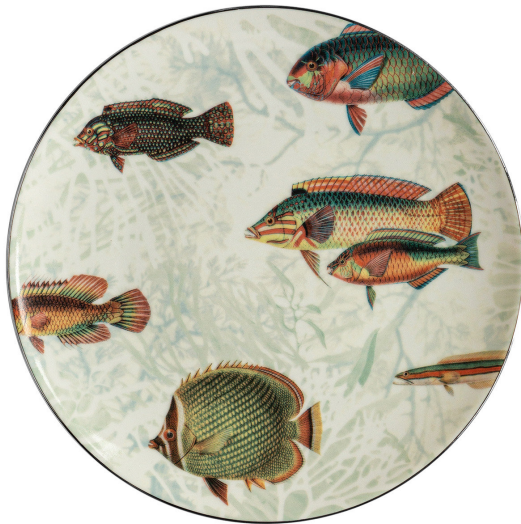

# ARTEMEST

TABLETOP : TABLEWARE : DESSERT PLATES

### AMAMI ISLANDS COLORFUL FISH DESSERT PLATE

\$70

#### DESCRIPTION

Distinguished by captivating, metallic hues magnificently painted by hand, this porcelain dessert plate flaunts a stunning decoration of different fish living in the Japanese archipelago, specifically the Amami Islands. This singular objet d'art is part of the Grand Tour Collection by artist and designer Vito Nesta.

#### DETAILS & DIMENSIONS

- Material: Porcelain
- Dimensions (in): W 8.27 x D 8.27 x H 0.79
- Dimensions (cm): W 21 x D 21 x H 2
- Handmade In Italy