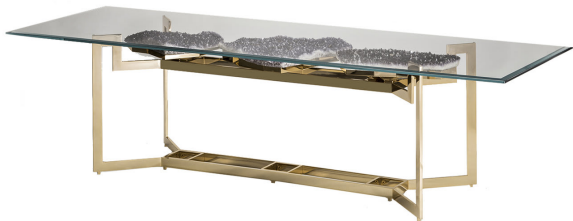

ARTEMEST

FURNITURE : TABLES : DINING TABLES

Giuliano Tincani

AMETHYST DINNER TABLE

\$43,010

DESCRIPTION

Embedded underneath the large rectangular transparent glass top of this table are three pieces of hand-cut amethyst of the highest quality sourced in Brazil. The stone is known for promoting calmness, balance, and peace. This magnificent material and the glass top are supported by a gold plated brass base forming an "X" shape. The base is tailor made depending on the dimensions of each of the natural stone pieces. This table is meant to accommodate 8 to 10 people and the size can be altered to suit the individual needs of each client.

DETAILS & DIMENSIONS

- Material: Brass, Glass, Amethyst
- Dimensions (in): W 39.37 x D 114.17 x H 29.13
- Dimensions (cm): W 100 x D 290 x H 74
- Handmade In Italy