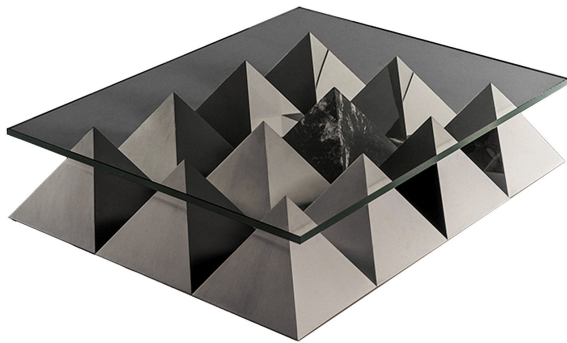

ARTEMEST

FURNITURE : TABLES : COFFEE TABLES

Dimoremilano

ANDROGINO COFFEE TABLE BY DIMORESTUDIO

\$55,340

DESCRIPTION

This magnificent sculptural artwork is an iconic design by DimoreStudio, perfect for a refined contemporary interior. This piece is composed of a thin and clear float glass top supported with an ensemble of pyramid-shaped elements handcrafted of steel finished in three different effects, satin, polished, and matte black, completed with a single black Marquina marble pyramid.

DETAILS & DIMENSIONS

- Material: Glass Steel Marble
- Dimensions (in): W 35.43 x D 47.24 x H 9.06
- Dimensions (cm): W 90 x D 120 x H 23
- Handmade In Italy