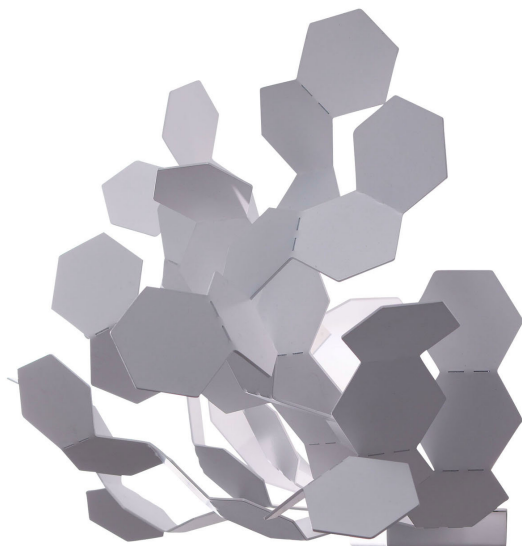

ARTEMEST

LIGHTING : SCONCES & WALL LAMPS

Zava Luce

ANDROMEDA WHITE WALL LAMP BY PAOLO ULIAN

\$410

DESCRIPTION

Like a branch of stylized coral, the small hexagonal elements that compose the diffuser of this sophisticated wall lamp move sinuously from a flat rectangular plate mounted on the wall. Entirely crafted of aluminum, the bright white finish enhances the sculptural silhouette creating a striking perspective effect. Light source is a LED 7W Ø42mm 220Vac. Also available in black, please ask the Concierge.

DETAILS & DIMENSIONS

- Material: Aluminum
- Dimensions (in): W 19.69 x D 19.69 x H 11.81
- Dimensions (cm): W 50 x D 50 x H 30
- Handmade In Italy