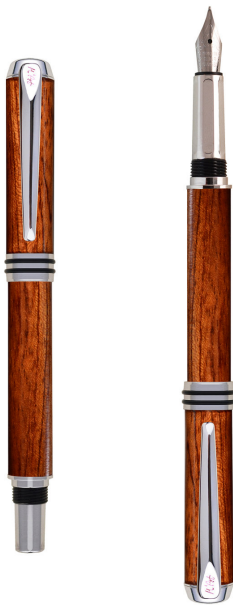

# ARTEMEST

LIFESTYLE : OFFICE ACCESSORIES : PENS & STATIONERY

*M'Art*

## ANTEA FOUNTAIN PEN IN BUBINGA WOOD

\$270

### DESCRIPTION

This elegant fountain pen is a fashionable and timeless piece made of bubinga, a magnificent African wood that is very resistant with a striking red color and irregular purple veins that make each object absolutely unique. The metal accents in rhodium, with their characteristic gleam, add character to the pen that can be customized with engravings upon request. Because of its handmade nature, this piece can slightly differ from the picture shown.

### DETAILS & DIMENSIONS

- Material: Bubinga wood, Rhodium
- Dimensions (in): 4.33 x 7.48 x 1.57
- Dimensions (cm): 11 x 19 x 4
- Handmade In Italy