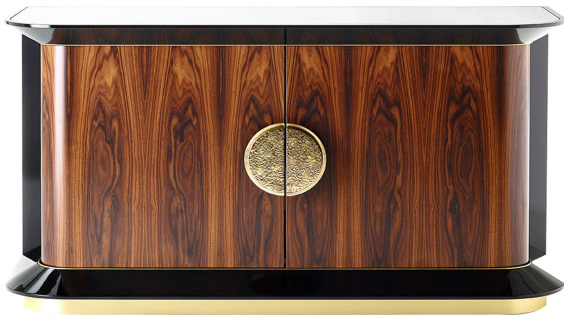

ARTEMEST

FURNITURE

Marioni

ANTHONY DOUBLE DOOR SIDEBOARD

\$17,710

DESCRIPTION

A lavish sideboard, designed by Studio 63 for Marioni, with double doors and ceramic elements in the middle and a glossy black wooden frame. The interior is done in a contrasting color, but this piece is also available in different finishings and color combinations.

DETAILS & DIMENSIONS

- Material: Wood, Ceramics
- Dimensions (in): 29.5 x 59.1 x 21.6
- Dimensions (cm): 75 x 150 x 55
- Handmade In Italy