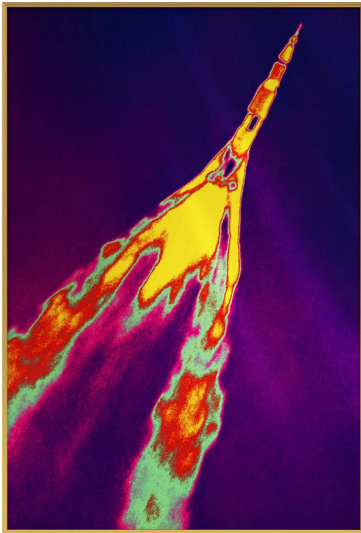

## APOLLO 11 ALLUREX GOLD® DECORATIVE PANEL

\$250

### DESCRIPTION

Part of the Decor Frame Collection of pieces borrowing their prints from Archivio Scala and Bridgeman Images archives, this decorative panel is an ode to the iconic Apollo 11 spaceflight. The R-type print is impressed on Allurex®, a fine aluminum here gold-anodized for resistance to corrosion and an elegant satin look. A golden frame seals the piece. Please ask the Concierge for size variants.