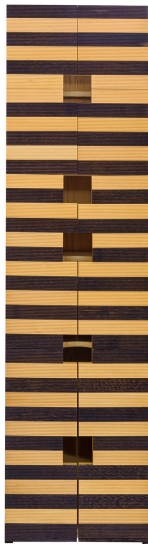

ARTEMEST

FURNITURE : STORAGE : CABINETS

Tropica Design

ARAB CABINET

\$8,195

DESCRIPTION

Reminiscent of Bauhaus furniture, the sleek lines and bold forms of this striking cabinet will bring a sophisticated accent to a modern living room. This cabinet has a trapezoidal base made of ash that supports a structure of alternating planks of wengè and maple with a distinctive, ridged surface. This elegant juxtaposition of forms and textures highlights a dynamic visual quality. The cabinet doors have a small, central square cut-out that serves as a door handle, while also slightly revealing the contents of the cabinet's shelves. This piece will shine in a minimalist decor.

DETAILS & DIMENSIONS

- Material: Ash wood Wenge wood Maple wood
- Dimensions (in): W 20.47 x D 21.65 x H 74.80
- Dimensions (cm): W 52 x D 55 x H 190
- Handmade In Italy