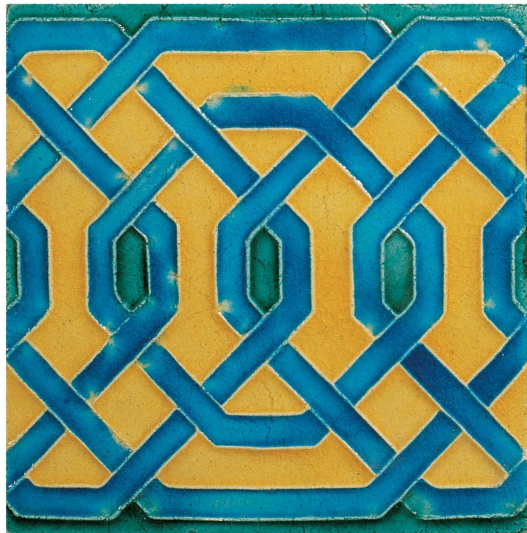

ARTEMEST

HOME DECOR : WALL & FLOOR DÉCOR : TILES

Cotto Vietri

SET OF 25 ARAB EMBOSSED CERAMIC TILES

\$450

DESCRIPTION

Hand-decorated embossed tile made of a mixture of clays from Campania of the highest and purest quality. The dough is hand-pressed in special molds, dried and then fired in a traditional furnace to obtain the so-called biscuit, which is then painted over and fired a second time. The variegated appearance together with irregularities is the guarantee of a unique product. Size: 1m² (25 tiles).

DETAILS & DIMENSIONS

- Material: Ceramic
- Dimensions (in): W 7.87 x D 7.87 x H 0.59
- Dimensions (cm): W 20 x D 20 x H 1.5
- Handmade In Italy