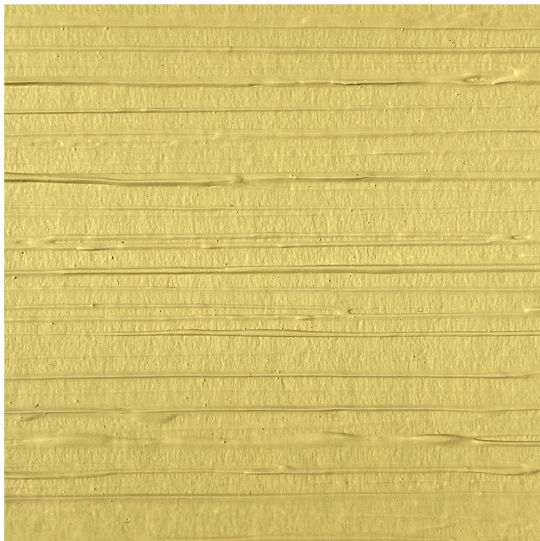

ARTEMEST

HOME DECOR : WALL & FLOOR DÉCOR : WALLPAPERS

La Scala Milano Wallcovering

ARCH SATIN (CUSTOM SAMPLE) WALLPAPER - MULTIPLO COLLECTION COLLECTION

\$225

DESCRIPTION

Striped material effect relief, matt colors and glossy-metallic. This wall decoration is part of MULTIPLO collection, where you can find our best seller handcrafted with all new techniques. Each sheet has Fire retardance for Europe "BS1 D0"-M1, America "ASTM E-84" Class A, Australia and New Zealand AS/NZS 3837-1998 - AS 5637.1-2015 Class A, Thermo Acoustic insulation and IMO cruise & yacht interior certification. The price is per linear meter. Available in 300 different colors, or according to color reference from the "international color charts" (RAL, Pantone, NCS). Available in Satin, Matt, Metal or Laque finish. Clean with a moist cloth. Price is per 1 square meter. Materials: non woven backing or thermo acoustic backing.

DETAILS & DIMENSIONS

- Material: non woven backing or thermo acoustic backing
- Dimensions (in): On Request
- Dimensions (cm): On Request
- Handmade In Italy