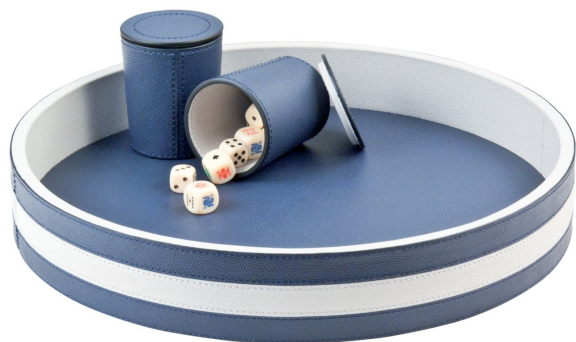

ARTEMEST

LIFESTYLE : LEISURE : GAMES

Giobagnara

ARENA LARGE BICOLOR DICE SET

\$745

DESCRIPTION

This exquisite dice set is made up of a round wood tray covered in leather that, on the outer rim, features strips of two different colors. The tray comes with two leather dice cups in the same color of the bottom of the tray. Both color and texture of the leather upholstery can be customized to achieve a unique look. The set includes also five standard dice and five poker dice.

DETAILS & DIMENSIONS

- Material: Leather, Wood
- Dimensions (in): W 18.90 x D 18.90 x H 2.36
- Dimensions (cm): W 48 x D 48 x H 6
- Handmade In Italy