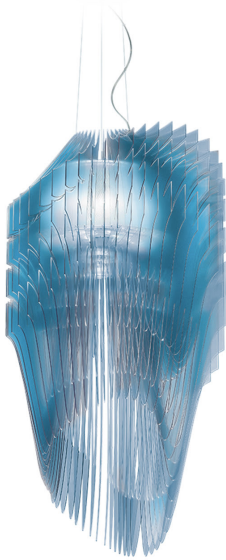

ARTEMEST

LIGHTING : CHANDELIERS

Slamp

ARIA EDITION M BLUE SUSPENSION BY ZAHA HADID

\$3,100

DESCRIPTION

Designed by legendary architect Zaha Hadid, this exquisite ceiling lamp will make a statement in a contemporary decor, adding a source of light and striking sculptural appeal in a living room, dining room, or entryway. This piece is part of a limited 99-item collection and is made of several sheets of engineered plastic, assembled as an architectural structure in a three-dimensional shape that is dynamic and asymmetrical. Part of the Aria Edition, this lamp has an elegant and modern blue finish.

DETAILS & DIMENSIONS

- Material: Patented Techno-polymer
- Dimensions (in): W 20.47 x D 20.47 x H 39.37
- Dimensions (cm): W 52 x D 52 x H 100
- Handmade In Italy