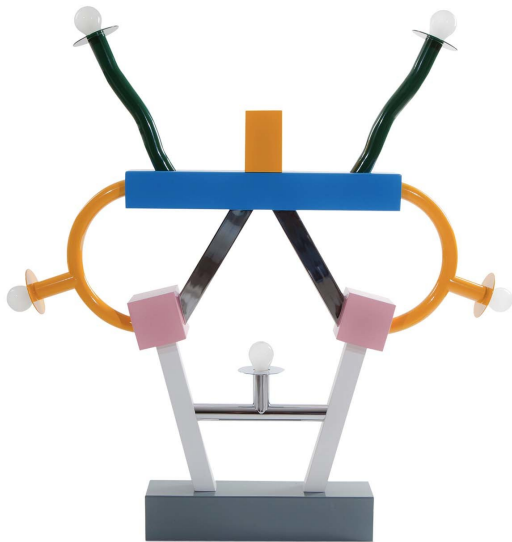

# ARTEMEST

LIGHTING : FLOOR LAMPS

*Memphis*

**ASHOKA FLOOR LAMP BY ETTORE SOTTASS - MEMPHIS MILANO**

\$3,350

## DESCRIPTION

A superb object of functional decor that will not go unnoticed on a large console or spacious side table, this stunning lamp was designed in 1981 by Ettore Sottsass and crafted of lacquered metal. Its imposing size, colorful elements, and dynamic, symmetrical silhouette create a one-of-a-kind sculptural piece that will illuminate a room with its five bulbs. It is possible to add a 110V system to this lamp, please consult the Concierge before ordering.

## DETAILS & DIMENSIONS

- Material: Metal
- Dimensions (in): W 29.13 x H 33.46
- Dimensions (cm): W 74 x H 85
- Handmade In Italy