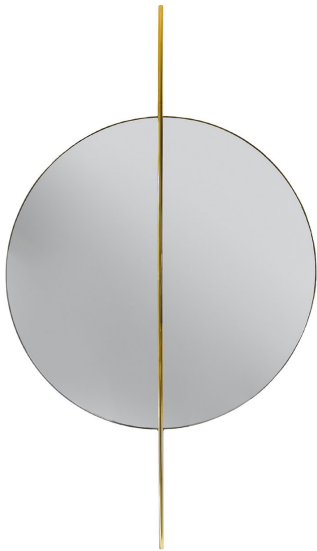

ARTEMEST

HOME DECOR : MIRRORS : WALL MIRRORS

Nobe Italia

ASTA WALL MIRROR

\$7,150

DESCRIPTION

A striking piece of functional decor, this wall mirror flaunts a refined silhouette of strong geometric value. Classic yet influenced by a singular accent of contemporary flair, it showcases a circular shape enclosed in a thin brass frame enhanced with a vertical rod dividing the mirror in two, adjustable in two positions at varying heights. Ideally paired with others from this same series for a vibrant and cohesive look.

DETAILS & DIMENSIONS

- Material: Mirrored glass Brass
- Dimensions (in): W 51.18 x D 1.18 x H 88.58
- Dimensions (cm): W 130 x D 3 x H 225
- Handmade In Italy