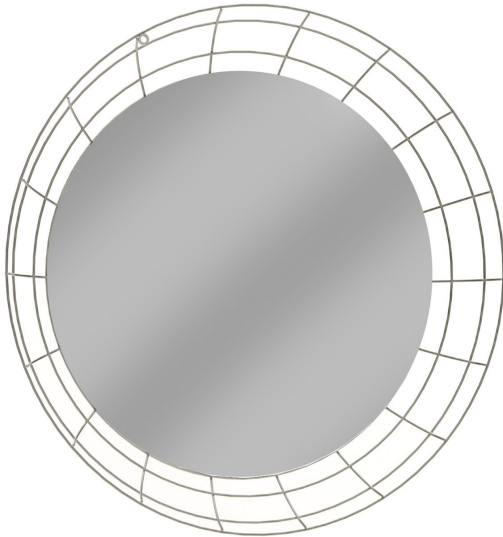

ARTEMEST

HOME DECOR : MIRRORS

Barel

ASTRO WHITE WALL MIRROR

\$1,570

DESCRIPTION

Perfectly suited to any modern interior, this futuristic-looking mirror will add character to any living room or bedroom. Sure to increase light and space, this unconventional design is entirely handcrafted of solid iron rods with a white lacquered finish, and features an attractive convex frame that extends out with a round mirror in its center. Designed by Simone Micheli for the Filodiferro Collection, this simple, minimalist style will also look stunning when featured in an entryway above a sleek console, adding a subtle decorative flair to any wall.

DETAILS & DIMENSIONS

- Material: Iron, Mirrored glass
- Dimensions (in): W 39.37 x D 6.30 x H 39.37
- Dimensions (cm): W 100 x D 16 x H 100
- Handmade In Italy