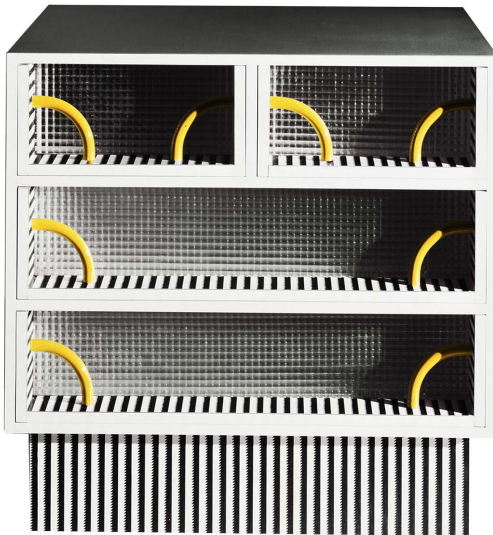

### DESCRIPTION

Splendidly encompassing the guidelines of Memphis aesthetic, this striking chest of drawers was designed in 1981 by Michele De Lucchi. It is crafted of plastic laminate, metal, and glass and comprises a plinth base on which two large and two small open compartments create a versatile display space. The black and white color combination is strikingly adorned with round element seemingly running through the structure adding a dash of vivid yellow color. This piece is available with 90 cm or 120 cm width. Please ask the Concierge for details.

### DETAILS & DIMENSIONS

- Material: Plastic, Metal, Glass
- Dimensions (in): W 47.24 x D 23.62 x H 35.43
- Dimensions (cm): W 120 x D 60 x H 90
- Handmade In Italy