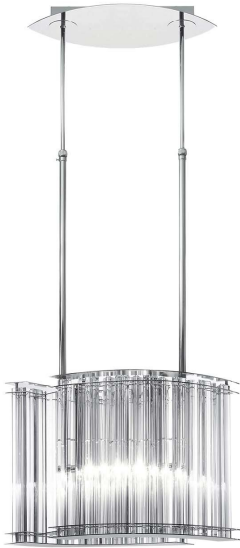

ARTEMEST

LIGHTING : CHANDELIERS

Il Paralume Marina

ATLANTIDE CEILING LAMP

\$4,080

DESCRIPTION

This stunning ceiling lamp boasts a silhouette crafted of metal with nickel finish hanging on two poles attached to the ceiling and comprising two curves that form an open elliptical shape. The two elements diffuse the light shining from inside, thanks to a superb screen made of a series of parallel trihedrons in transparent Murano glass. The effect is modern and sophisticated and will make a statement in a tall entryway, a living room, or above a dining table.

DETAILS & DIMENSIONS

- Material: Murano glass, Metal
- Dimensions (in): W 19.29 x D 8.66 x H 46.06
- Dimensions (cm): W 49 x D 22 x H 117
- Handmade In Italy