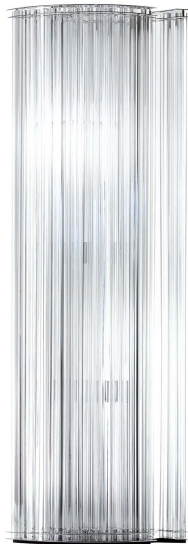

ARTEMEST

LIGHTING : FLOOR LAMPS

Il Paralume Marina

ATLANTIDE FLOOR LAMP

\$8,160

DESCRIPTION

This exquisite floor lamp is part of the Atlantide Collection, evoking the depth of the mythical Atlantis kingdom with its signature trihedrons in Murano glass running parallel between two framing elements in nickel-plated metal. The two elements are shaped as gentle curves, whose edges almost touch but remain open, creating unique effects with the light shining from within. A superb piece of functional decor, this lamp will make a statement in a living room or study.

DETAILS & DIMENSIONS

- Material: Murano glass, Metal
- Dimensions (in): W 19.29 x D 8.66 x H 59.84
- Dimensions (cm): W 49 x D 22 x H 152
- Handmade In Italy