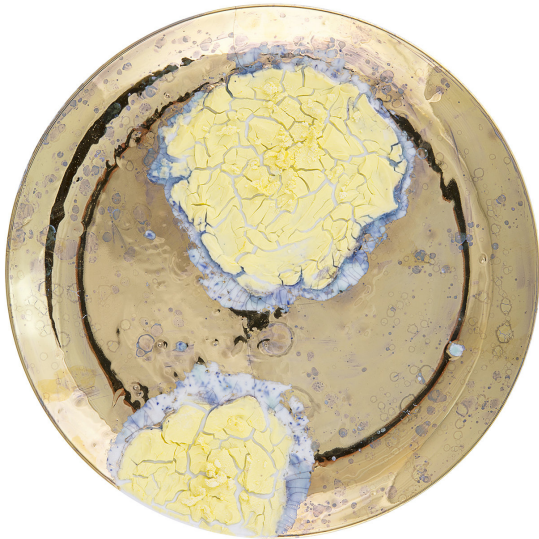

ARTEMEST

HOME DECOR : OTHER DÉCOR : DECORATIVE PLATES

Coralla Maiuri

ATLANTIS WALL PLATE YELLOW AND GOLD

\$1,750

DESCRIPTION

Warm colors and precious decorations characterize the Atlantis line wall plates, here in a yellow and gold version. An original collection of truly designer decor capable of enhancing any environment. Unique pieces that will make you feel far away from time and space.

DETAILS & DIMENSIONS

- Material: Porcelain
- Dimensions (in): W 12.20 x D 0.39 x H 0.79
- Dimensions (cm): W 31 x D 1 x H 2
- Handmade In Italy