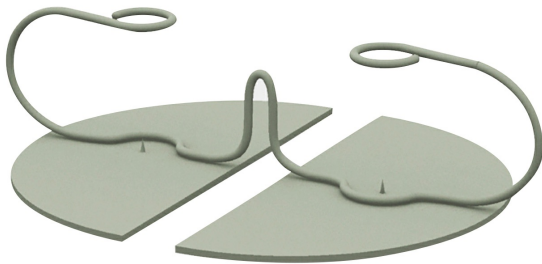

ARTEMEST

TABLETOP : MORE TABLETOP : CANDLESTICKS & CANDLE HOLDERS

Nunzia Ponsillo

ATTRATTI SAGE GREEN CANDLE HOLDER #1

\$720

DESCRIPTION

Nunzia Ponzillo's candleholder series "Attratti" is built to put the candle up front and place them at the center of this decorative ornament. The sage green tone characterizing this unique piece reminds of a secret connection with nature, which is also to be found in the metal rod that wraps around the candles like the stem of an ivy vine.

DETAILS & DIMENSIONS

- Material: Iron
- Dimensions (in): W 10.24 x D 7.87 x H 3.15
- Dimensions (cm): W 26 x D 20 x H 8
- Handmade In Italy