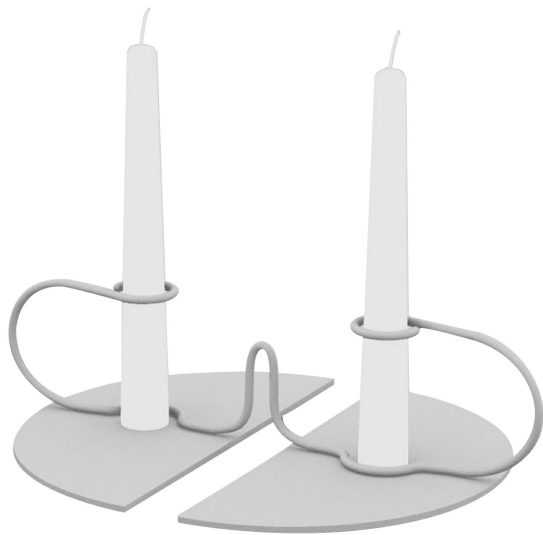

ARTEMEST

TABLETOP : MORE TABLETOP : CANDLESTICKS & CANDLE HOLDERS

Nunzia Ponsillo

ATTRATTI WHITE CANDLE HOLDER

\$720

DESCRIPTION

This iron holder designed to support two tall and slender candles is one of Nunzia Ponzillo's "Attratti" series pieces. The inspiration for the series is taken from an ancient oriental legend according to which couples who are destined to be together will find their way to each other by means of an imaginary thread. Similarly, the two candle bases are linked by a thin wire resembling a thread that pulls them towards each other.

DETAILS & DIMENSIONS

- Material: Iron
- Dimensions (in): W 10.24 x D 7.87 x H 3.15
- Dimensions (cm): W 26 x D 20 x H 8
- Handmade In Italy