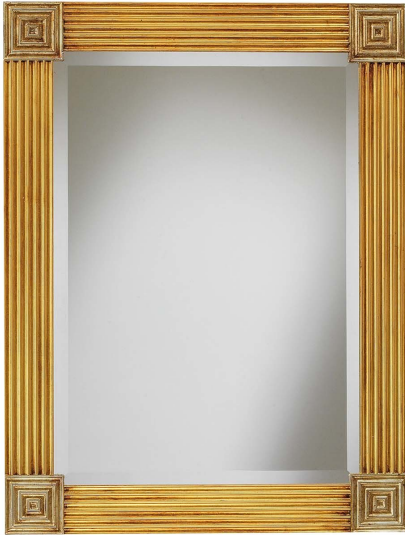

HOME DECOR : MIRRORS : WALL MIRRORS

Mo. Wa

AUGUSTO WALL MIRROR

\$500

DESCRIPTION

This superb wall mirror in Empire style will add a lavish accent to classic decors. Its wooden frame (2.7 cm thick) showcases a striped texture covered with antiqued gold leaf and contrasting angles coated with antiqued silver leaf - both the coatings are applied by hand. The rectangular mirror (approx. 50x70 cm) features beveled edges and it is fashioned of Italian crystal. Coming with mounting hooks, this striking piece can be custom made and requested in several color options. Please contact the Concierge for details.

DETAILS & DIMENSIONS

- Material: Wood Gold leaf Silver leaf Crystal
- Dimensions (in): W 25.59 x D 1.18 x H 33.46
- Dimensions (cm): W 65 x D 3 x H 85
- Handmade In Italy