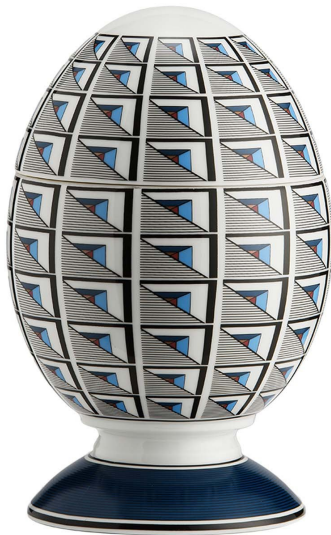

ARTEMEST

HOME DECOR

Manifattura Richard Ginori 1735

AUREA LARGE EGG WITH LID

\$470

DESCRIPTION

A unique decorative piece that will also be a functional container. The conical plinth base is marked in black with a white rim, while the elegant curves of the egg are adorned with a spellbinding decoration of concentric bands with a geometric pattern, topped with a white tip. The effect is mesmerizing and refined and will be eye-catching in any modern or classic interior.

DETAILS & DIMENSIONS

- Material: Porcelain
- Dimensions (in): W 8.27 x D 8.27
- Dimensions (cm): W 21 x D 21
- Handmade In Italy