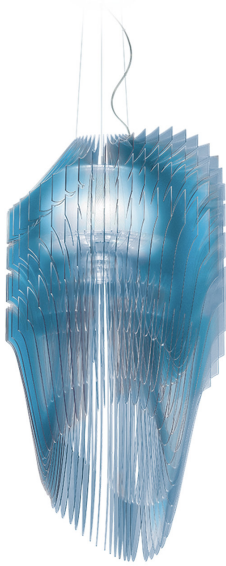

ARTEMEST

LIGHTING : CHANDELIERS

Slamp

ARIA EDITION M BLUE SUSPENSION BY ZAHA HADID

\$2,800

DESCRIPTION

Designed by legendary architect Zaha Hadid, this exquisite ceiling lamp will make a statement in a contemporary decor, adding a source of light and striking sculptural appeal in a living room, dining room, or entryway. This piece is part of a limited 99-item collection and is made of several sheets of engineered plastic, assembled as an architectural structure in a three-dimensional shape that is dynamic and asymmetrical. Part of the Avia Edition, this lamp has an elegant and modern blue finish.

DETAILS & DIMENSIONS

- Material: Patented Techno-polymer
- Dimensions (in): W 20.47 x D 20.47 x H 39.37
- Dimensions (cm): W 52 x D 52 x H 100
- Handmade In Italy