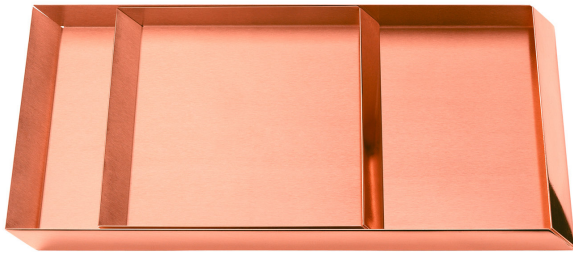

ARTEMEST

TABLETOP : TABLEWARE : SERVEWARE

Ghidini 1961

AXONOMETRY SET OF 2 ROSE TRAYS BY ELISA GIOVANNONI

\$615

DESCRIPTION

Part of the Axonometry Collection, this set of two trays is defined by a bold and sophisticated profile. Both pieces seemingly create the planar image of three-dimensional rectangles with mesmerizing effects, either if used as display surfaces for collectibles on a coffee table or console, or as elegant trays to serve food and drinks in a modern living room or dining room. The finish of these brass pieces in rose gold infuses a charming accent with elegant gleams when catching the surrounding light.

DETAILS & DIMENSIONS

- Material: Brass
- Dimensions (in): W 17.72 x D 10.83 x H 0.98
- Dimensions (cm): W 45 x D 27.5 x H 2.5
- Handmade In Italy