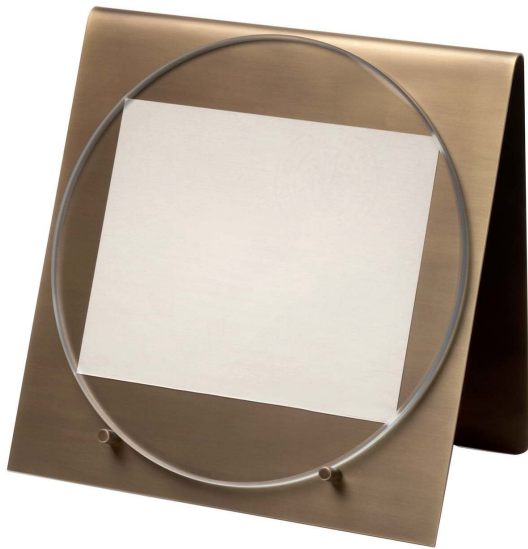

LIFESTYLE : LEISURE : PHOTO ALBUMS & FRAMES

Salvatori

BALANCING FRAME BY STUDIOCHARLIE

\$380

DESCRIPTION

A modern take on a traditional object, this refined frame is handcrafted of a single sheet of polished brass bent into a V shape with a rectangular picture holder of Calacatta Vagli marble encircled in a thin brass frame. The sleek construction will let all one's favorite pictures take center stage. Perfect in a modern and contemporary decor, this chic frame designed by Studiocharlie for Salvatori will look stunning even in more traditional interiors, on an office desk, a console or a bedroom dresser.

DETAILS & DIMENSIONS

- Material: Marble Brass
- Dimensions (in): W 7.09 x D 4.72 x H 7.87
- Dimensions (cm): W 18 x D 12 x H 20
- Handmade In Italy