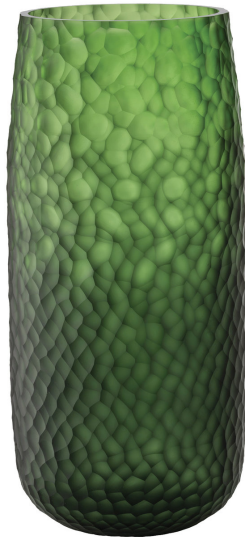

ARTEMEST

HOME DECOR

Salviati

BATTUTO LARGE GREEN VASE

\$2,690

DESCRIPTION

Stunning in its simplicity, this exquisite forest-green vase will be the lavish focal point of a dining room table, entryway console, or bay windowsill.

Distinguished for its dynamic texture, this vase is made of blown glass in the "Battuto" technique, a method which uses a grinding wheel to create distinctive irregular "round" stamps on the cooling glass, to give the appearance of wrought iron. These details, intensified by the vase's cylindrical silhouette and vibrant green color, create visual harmony and textural balance.

DETAILS & DIMENSIONS

- Material: Glass
- Dimensions (in): W 7.87 x D 7.87 x H 16.54
- Dimensions (cm): W 20 x D 20 x H 42
- Handmade In Italy