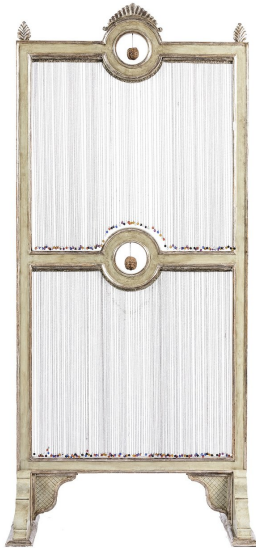

ARTEMEST

FURNITURE : OTHER FURNITURE : ROOM DIVIDERS

Edi Chirumbolo

BEADED SCREEN

\$5,990

DESCRIPTION

A unique addition to an eclectic decor, this screen will hide a corner of a room or divide a space into two separate areas, while adding at the same time a stunning decoration. Its wooden base, painted in a delicate off-white shade, rests on two lateral legs and is divided into two parts. Each panel is adorned with a myriad of necklaces with a colorful pearl at the end, adding a whimsical and dynamic look to the piece. Two round elements mark the top of each section and are adorned with sculpted walnuts sourced in China with an antiqued finish.

DETAILS & DIMENSIONS

- Material: Wood, Beads, Pearls, Nuts
- Dimensions (in): W 29.53 x D 7.87 x H 66.93
- Dimensions (cm): W 75 x D 20 x H 170
- Handmade In Italy