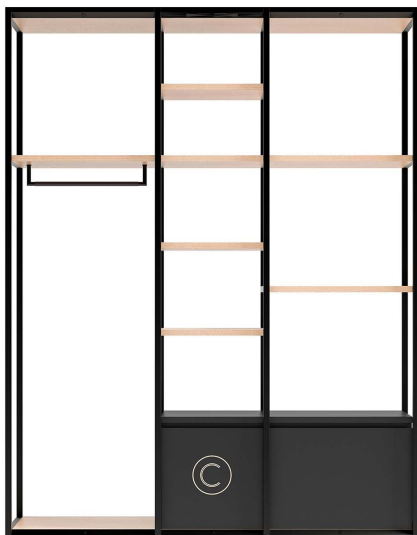

ARTEMEST

FURNITURE : STORAGE : BOOKCASES

Cipriani Homood

BEDROOM SHELVING UNIT

\$14,330

DESCRIPTION

The minimalist flair and floating appearance of this sophisticated shelving unit will add style to a modern and minimalist bedroom. This eclectic piece is framed in black-finished metal with light veneered shelves and comprises three sections, each with different accessories, to provide a wide array of functional storage in an open silhouette. The central column has four shelves and a bottom drawer, while the lateral sections include a hanging rod and two shelves with a bottom drawer. This versatile piece is the perfect solution for small residential spaces.

DETAILS & DIMENSIONS

- Material: Metal Wood
- Dimensions (in): W 79.53 x D 19.69 x H 102.36
- Dimensions (cm): W 202 x D 50 x H 260
- Handmade In Italy