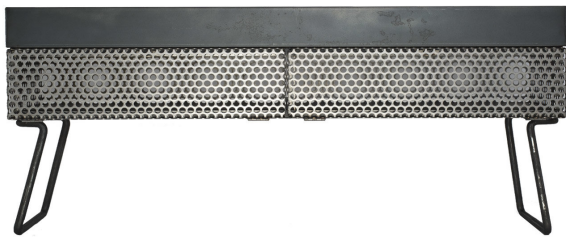

ARTEMEST

FURNITURE : STORAGE : SIDEBOARDS

Gian Paolo Venier

BEEHIVE SIDEBOARD

\$3,860

DESCRIPTION

Beehive was loosely inspired by industrial style design. The laser-cut iron sheets envelop a spacious container with textured iron supports, and a solid raw metal top. The geometry of the piece adds personality to any living area. Beehive is part of the six-piece collection inspired by the world of nature by Gian Paolo Venier.

DETAILS & DIMENSIONS

- Material: Iron
- Dimensions (in): H 25.2 x W 53.1 x D 15.7
- Dimensions (cm): H 64 x W 135 x D 40
- Handmade In Italy