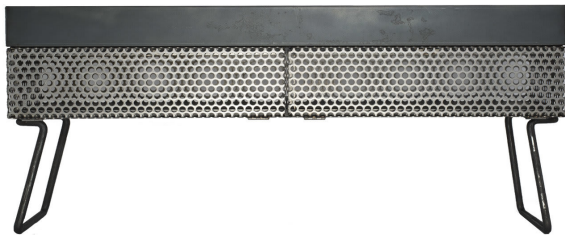

# ARTEMEST

FURNITURE : STORAGE : SIDEBOARDS

*Gian Paolo Venier*

## BEEHIVE SIDEBOARD

\$3,860

### DESCRIPTION

Beehive was loosely inspired by industrial style design. The laser-cut iron sheets envelop a spacious container with textured iron supports, and a solid raw metal top. The geometry of the piece adds personality to any living area. Beehive is part of the six-piece collection inspired by the world of nature by Gian Paolo Venier.

### DETAILS & DIMENSIONS

- Material: Iron
- Dimensions (in): H 25.2 x W 53.1 x D 15.7
- Dimensions (cm): H 64 x W 135 x D 40
- Handmade In Italy